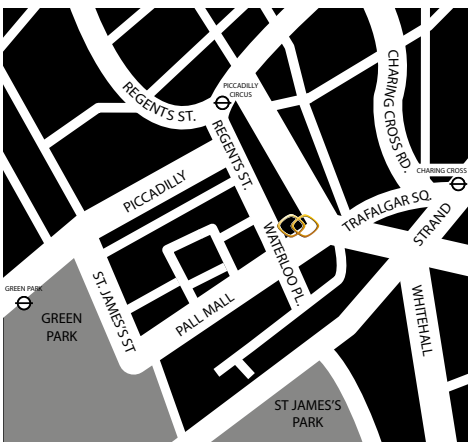

NEARBY

Famous sites Royal Parks, Houses of Parliament, Buckingham Palace, London Eye, West End and Piccadilly Circus. Shops of Regent Street, Bond Street and Jermyn Street.

Museums Tate Modern, National Gallery, Royal Academy of Arts, Somerset House.

TRANSPORT

- 🚇 Piccadilly Circus (350 m) Eurostar St Pancras International station (3,7 km)
- ✈️ London City airport (14 km)
- Heathrow airport (32 km)
- Gatwick airport (45 km)
- Luton airport (53 km)
- Stansted airport (64 km)
- London Southend airport (67 km)