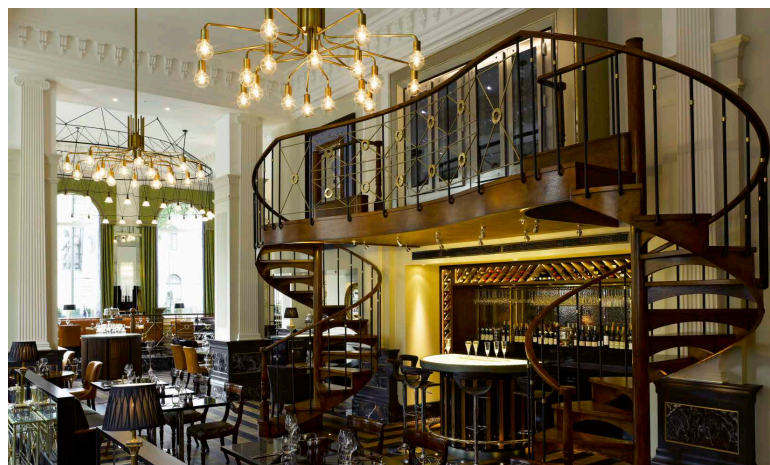

EXPERIENCE THE HEART AND SOUL OF LONDON BEHIND THE LISTED NEOCLASSICAL FAÇADE OF SOFITEL LONDON ST JAMES.

The Balcon

ROOMS & SUITES

- 165 guest rooms from Classic to Luxury rooms
- 18 suites inclusive of 10 Junior Suites, 7 Prestige Suites and 1 Royal Suite

Distinctive features

- Waterloo Place or Pall Mall view rooms • MyBed™
- Hermès amenities in all bedrooms and suites
- The Royal Suite includes an exclusive dining room for up to 8 guests and a private kitchen

1. **Features and amenities** • Complimentary Wi-Fi • Mini bar • Nespresso coffee machine • Docking station • Flat screen TV • Tea and coffee facilities • Laptop size safe • Valet parking • 24hour Golden Keys concierge • 24hour business centre • Limousine service • Luggage porter • 24hour In Room Dining

RESTAURANT & BARS

With its stylish décor and gracious service, the all-day dining restaurant offers the perfect setting for a romantic dinner, a business or a private party.

THE BALCON An elegant French brasserie with a British touch

PRIVATE DINING ROOM IN THE BALCON Business lunch or family gathering for up to 20 guests

ST JAMES BAR Bar with a large selection of Champagnes, drinks and Signature cocktails

THE ROSE LOUNGE Afternoon tea lounge with live harpist