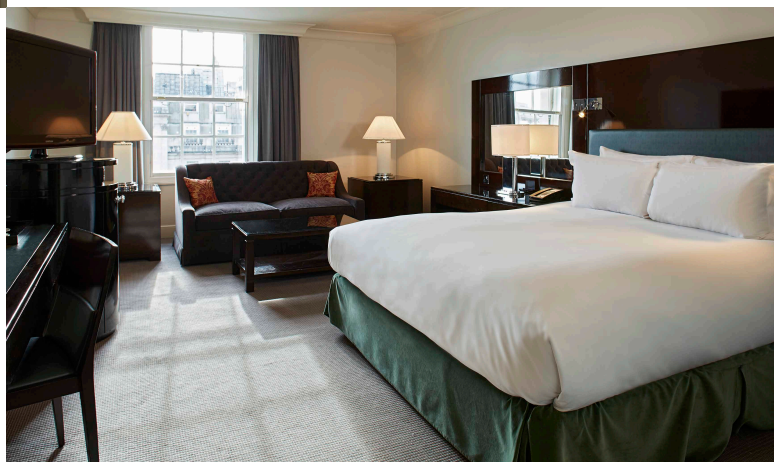

Junior suite